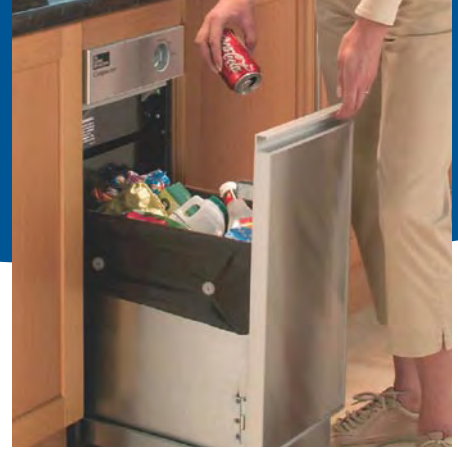

The InSinkErator® Trash Compactor takes care of a mountain of packaging waste by compressing it to around a quarter of its original volume.

The unit comes with a stainless steel fascia on a black cabinet, and it will easily fit in most kitchen under-bench areas.

in sink erator®

InSinkErator® Trash Compactor

Simply put packaging waste into the compactor bag, close the drawer and switch on. The InSinkErator® Trash Compactor automatically stops when the cycle is complete. The drawer cannot be opened when in use, a removable locking safety key is provided. The compactor may be used 'free standing' or in a fitted kitchen where it fits comfortably under a regular work surface.

Specifications

Stainless Steel Model 8251SS comes with a black cabinet. The key, toe kick, door panel and control panel insert are all stainless steel with a matching control panel.

- Your kitchen designer can specify an integrated custom door panel to match your kitchen cabinets exactly.
- Use either free standing or built-in.
- Includes cord and plug.
- 220/240 v – AC 50/60 Hz, 3.0A, 182 cm cord and plug.
- Capacity: 0.04 m3 (cubic meters) bin.
- Dimensions: 31 cm wide; 81-84 cm high; 51 cm deep.
- Compaction: Up to 2,270 kg of force.
- Weight: 61 kg (incl. carton).
- Leveling: Four adjustable leveling legs .